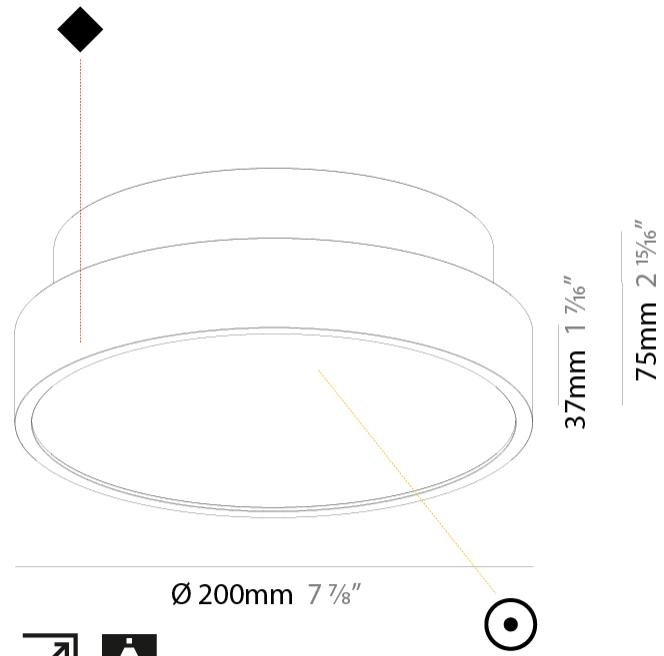

PROJECT	_____
TYPE	_____
SPECIFIER	_____
QUANTITY	_____
DATE	_____

SIGN DIVA SURFACE

A3D090-

base number	LED Dimming	Color Temperature	Finishes (Diamond)	Diffuser with Ring
-------------	-------------	-------------------	--------------------	--------------------

Shape: Round
Diameter (mm): 200
Diameter (in): 7 7/8
Height (mm): 75
Height (in): 2 15/16
Weight (kg): 1.122
Weight (lbs): 2.474
Diffuser: PMMA - Opal/Micro-Prism/Sparkling Secret/Vintage Industrial with Shine Ring
Fixture Finish: SSR / BKV / CWI / CRY / HAB / UFT / ITA / RUA / FTG / MYG / LOD / PUS / FRO / FUP / KIA / POP / BLS / SPG / MEY / GOH / CHC / COM / ABZ / JAG / OBR / MOS / ROR
Fixture Material: PMMA / Extruded Aluminum / Steel

LED

Color Temperature (°K): 3000 / 3500 / 4000
Max. Delivered Lumen (lm): 1040 / 1058 / 1080
CRI: >90 CRI
Lamp Life (hrs): 50000

OPTICAL

RATINGS AND CERTIFICATIONS

Certified By: Certified for North American Standards
IP rating: IP20

PHYSICAL

Shape: Round
 Diameter (mm): 200
 Diameter (in): 7 7/8
 Height (mm): 75
 Height (in): 2 15/16
 Weight (kg): 1.122
 Weight (lbs): 2.474
 Fixture Material: PMMA / Extruded Aluminum / Steel

ELECTRICAL